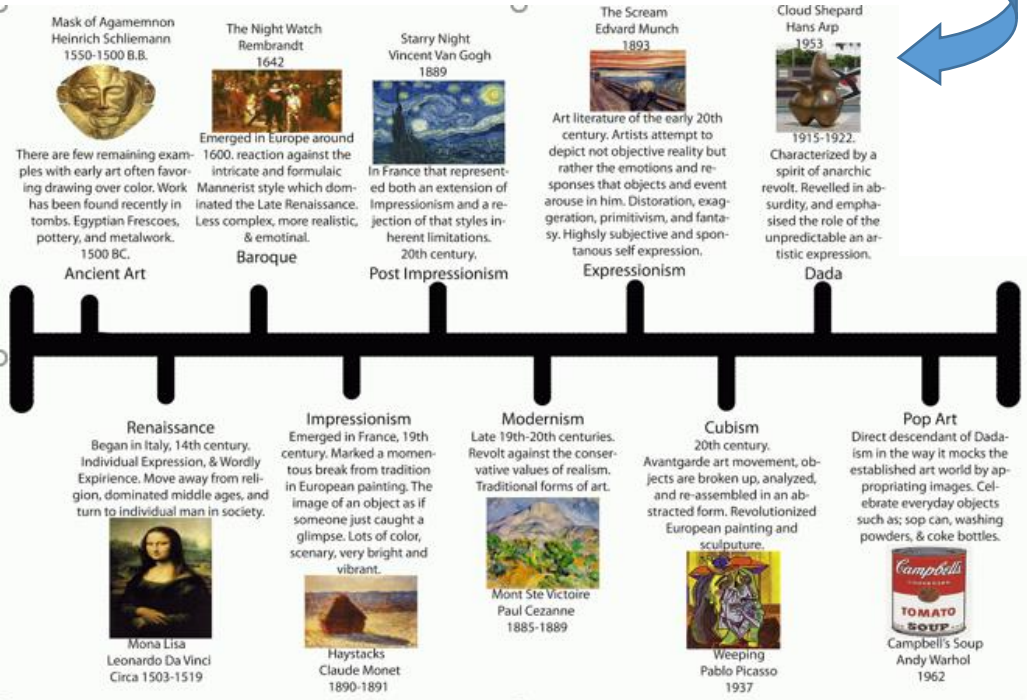

STILL LIFE

Knowledge Organiser

You will be able to understand the order of art movements & how they influence each other.

You will be able to remember more key vocabulary to use to describe your own work & that of other artists.

ELEMENTS	Shape Form and Space	Tone	Pattern and Texture	Line	Colour
	Closed Open Distorted Flat Organic Deep Positive Negative Foreground Background Elongated Curvaceous Composition Large Small 3D 2D	Bright Dark Faded Smooth Harsh Contrasting Intense Sombre Grey Strong Powerful Light Medium Dramatic Large Small	Bright Dark Uniform Geometric Random Symmetrical Soft Irregular Corse Bold Uneven Bumpy Rough Smooth Broken Fine Flat Spiky	Repeated Uniform Geometric Random Symmetrical Soft Irregular Corse Bold Uneven Bumpy Rough Smooth Broken Fine Flat Spiky	Fluent Free Rough Controlled Powerful Strong Geometric Angular Light Delicate Flowing Simple Thick Thin Horizontal Broken Interrupted Overlapping Rounded

You will be able to improve your shading, texture & colour work.

Vocabulary bank:

space, mathematical shape, light source, limited colour, fragmented, splintered, cubism, Islamic, perspective viewpoint, angle, cubist, compositions, similar, difference, reflection, shading, blend, observational. foreground. background. balance. scale. art movements